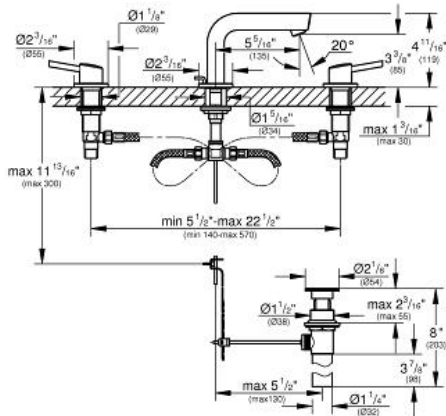

CONCETTO
8" Widespread Two-Handle
Bathroom Faucet
MODEL # 20572EN1

Pure Freude
an Wasser

ADA

Product Description:
CONCETTO
8" Widespread Two-Handle Bathroom Faucet

Standard Specification:

- GROHE SilkMove
- GROHE StarLight finish
- GROHE EcoJoy technology for less water and perfect flow
- GROHE QuickFix installation system
- Ceramic disc valves
- Metal pop-up drain
- Stainless steel flex lines
- Faucet height below 6" when in use
- Max flow rate: 1.2 gpm (4.56 L/min)
- ADA Compliant

Applicable Codes & Standards:

- Energy Policy Act of 1992
- EPA WaterSense®
- ICC/ANSI A117.1

Color:

- 20572EN1 Brushed Nickel